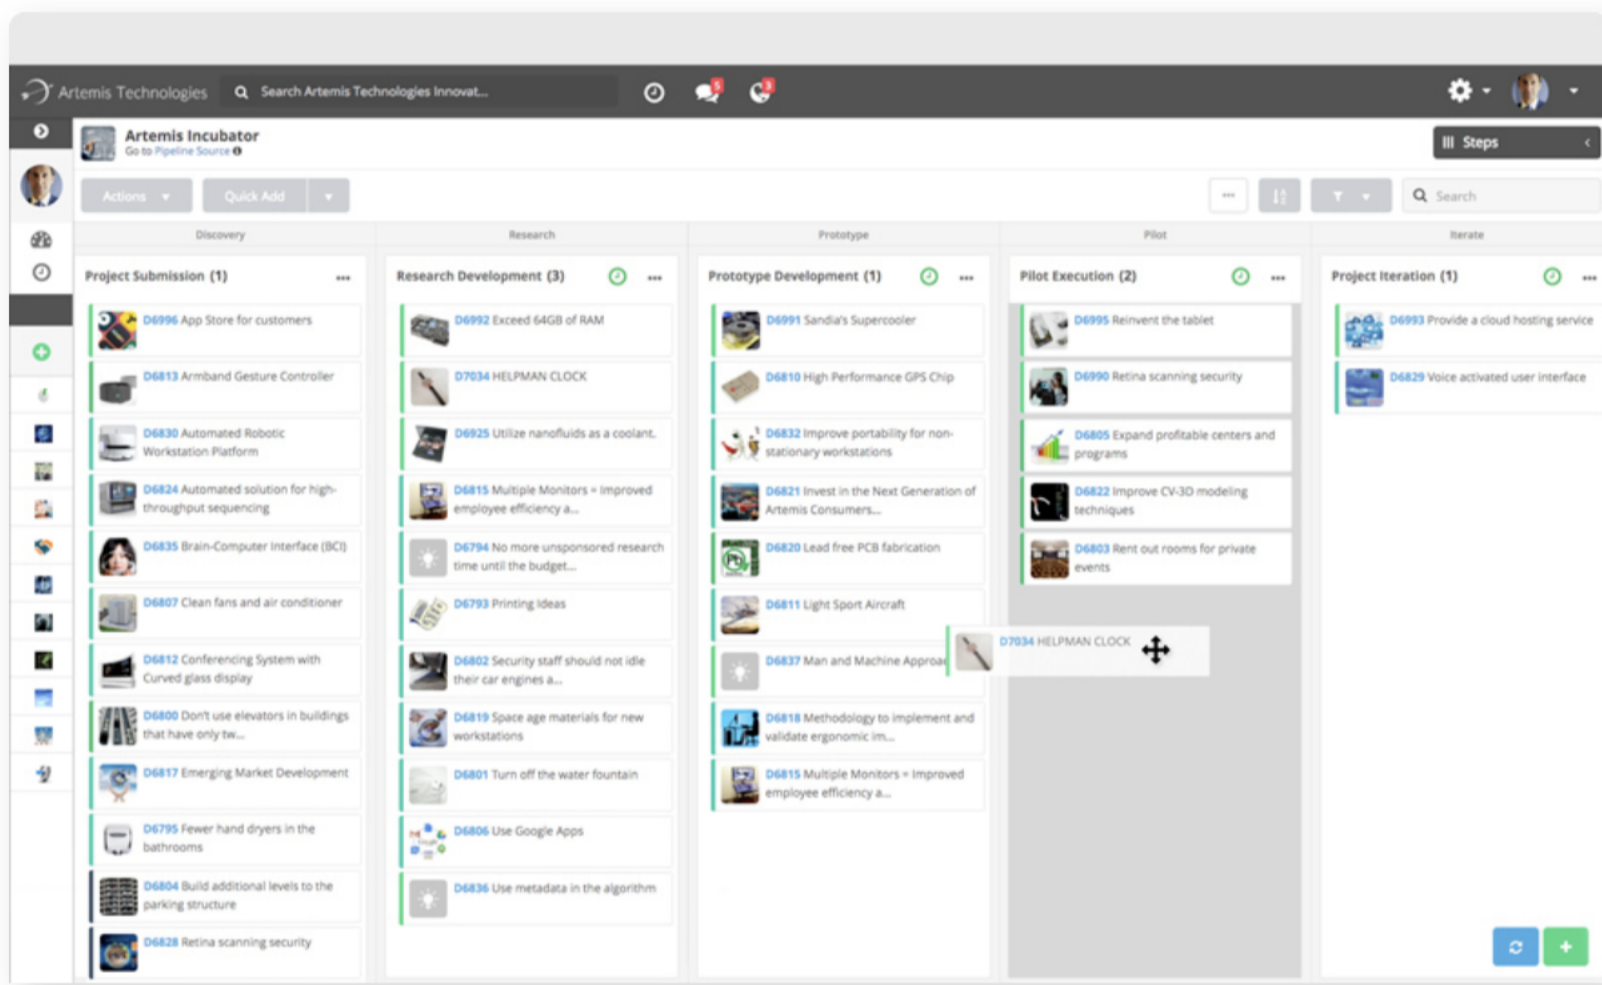

Create a Safe Space for Innovation to Grow

Brightidea Incubate

Set up a pipeline to nurture, manage, and track the development of projects over time, away from the pressures of a business environment.

Support Team Collaboration

Track Riskiest Assumptions and Experiments

Monitor Portfolio Progress

“Leaders must constantly evaluate an array of emerging technologies and determine where to incubate and where to increase investment.”

Advanced Capabilities to Run Your Corporate Incubator

Use Brightidea Incubate as a powerful framework to track projects with rigor and efficiency.

- Pipeline Management
- Project-Team Support
- Financial(s) Tracking

Visually Track and Manage Projects Over Time

With the app's intuitive UI, different sections of each project pipeline can be dragged and dropped, making it easy to track and manage the development of those projects over time.